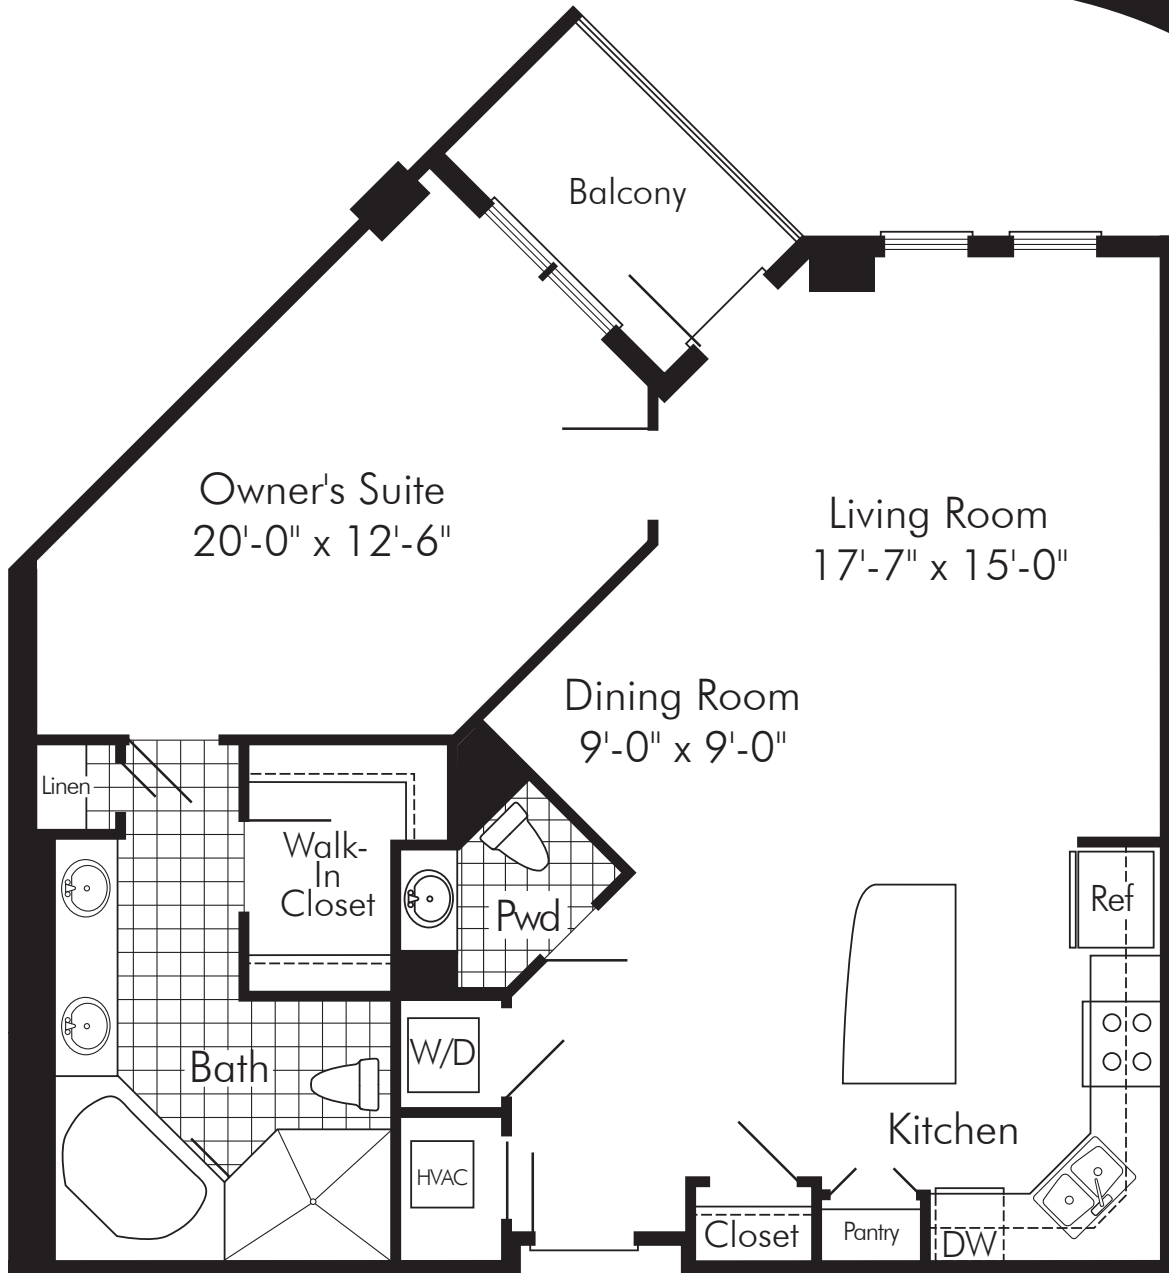

DENIM

1,105 sq ft.
1 bedroom, 1.5 bath, balcony

SPECTRUM

444 W. Broad Street
Falls Church, Virginia

spectrumcondo.com
703.533.8525