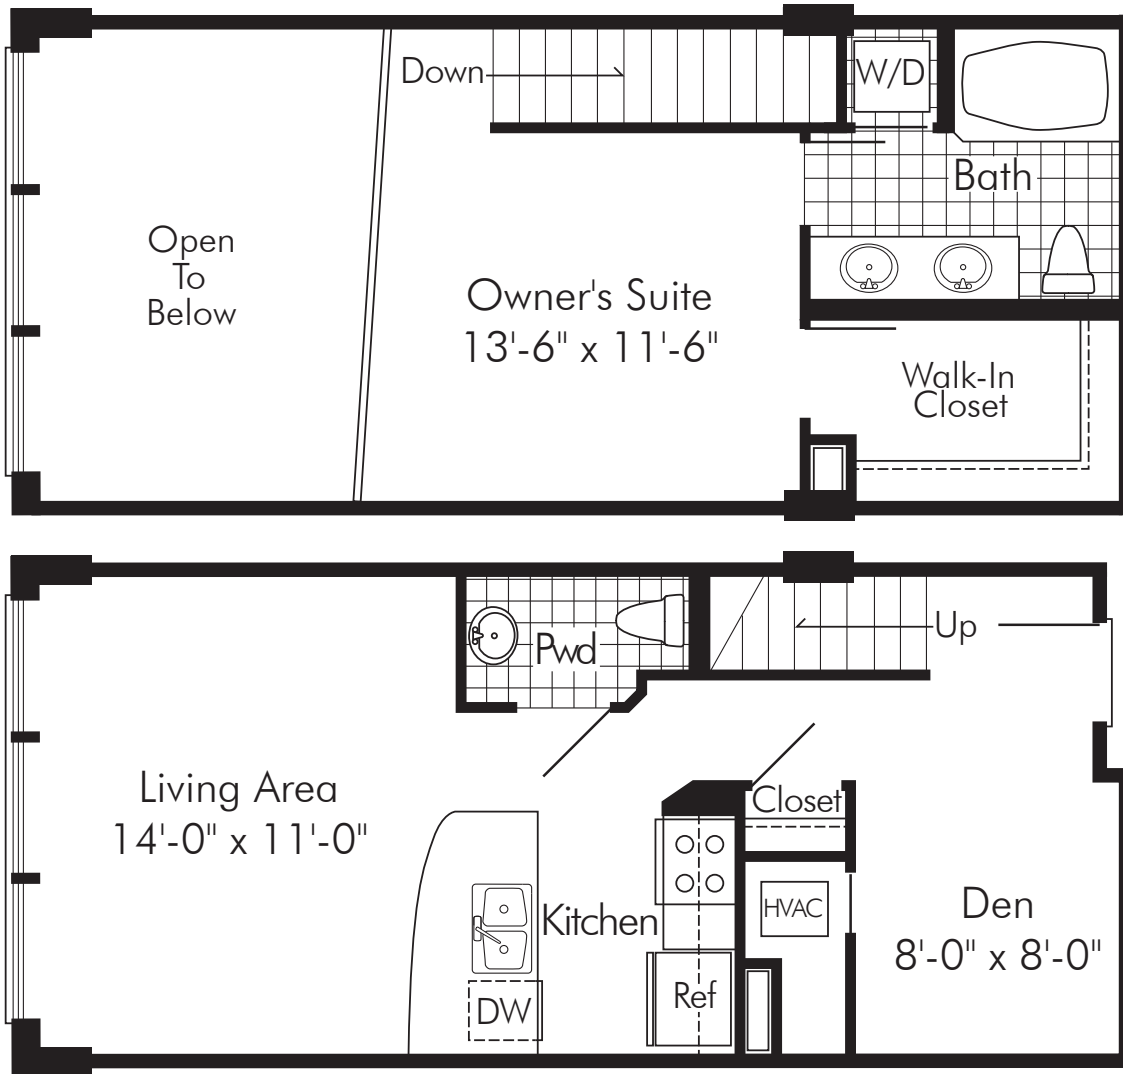

# EMERALD

814 sq ft.

1 bedroom loft plus den, 1.5 bath

**SPECTRUM**

444 W. Broad Street  
Falls Church, Virginia

[spectrumcondo.com](http://spectrumcondo.com)  
703.533.8525