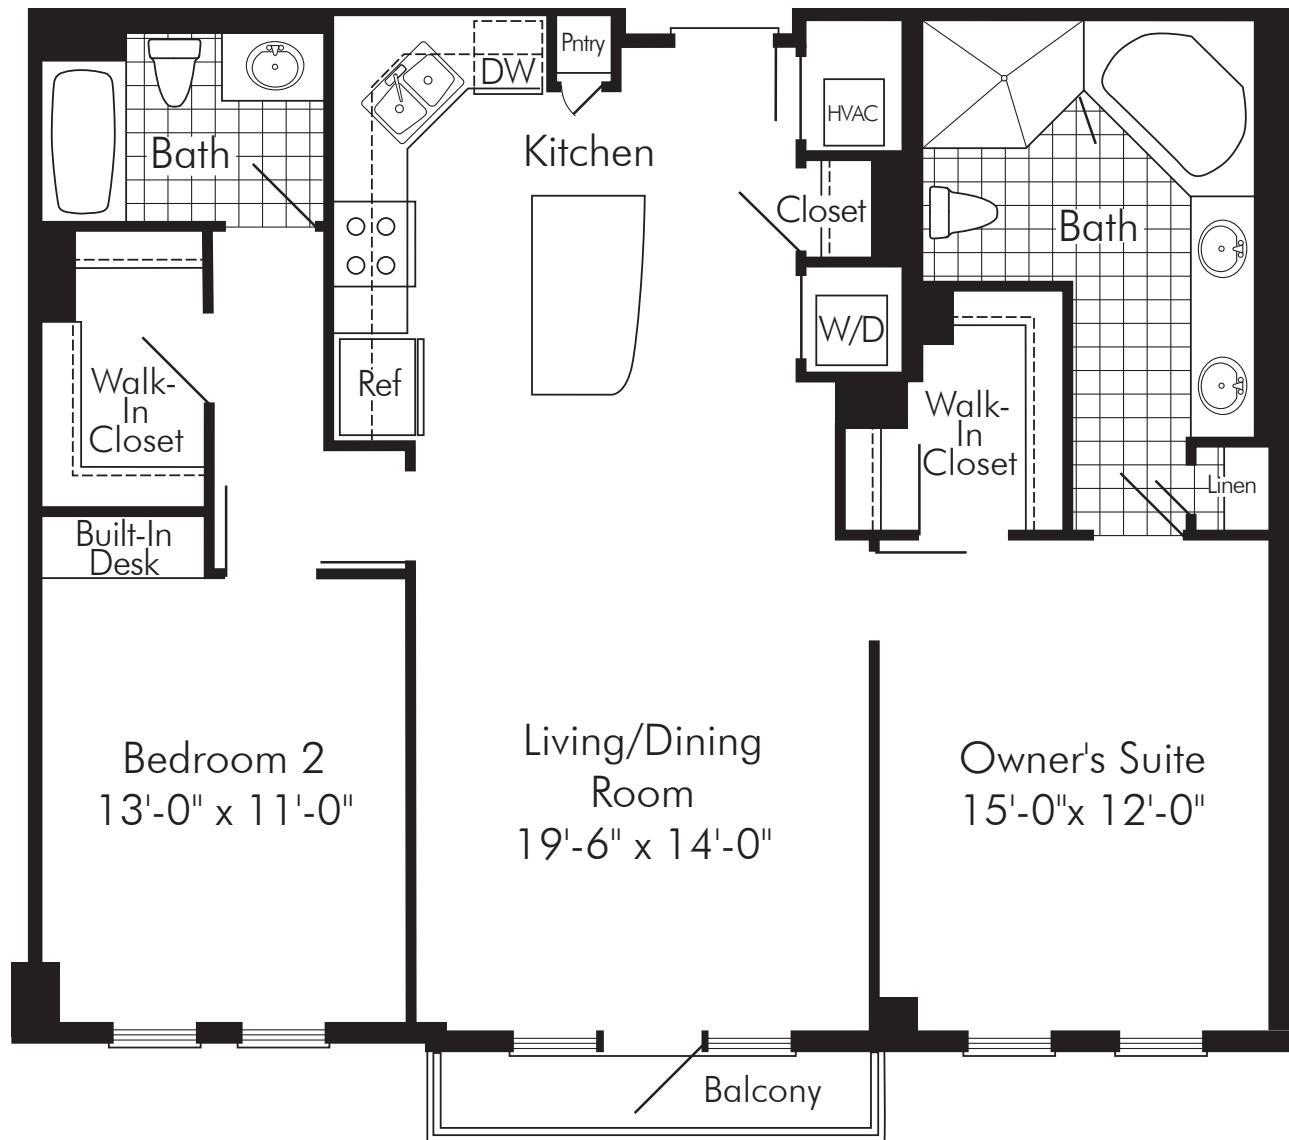

INDIGO

1,201 sq ft.
2 bedroom, 2 bath, balcony

SPECTRUM

444 W. Broad Street
Falls Church, Virginia

spectrumcondo.com
703.533.8525