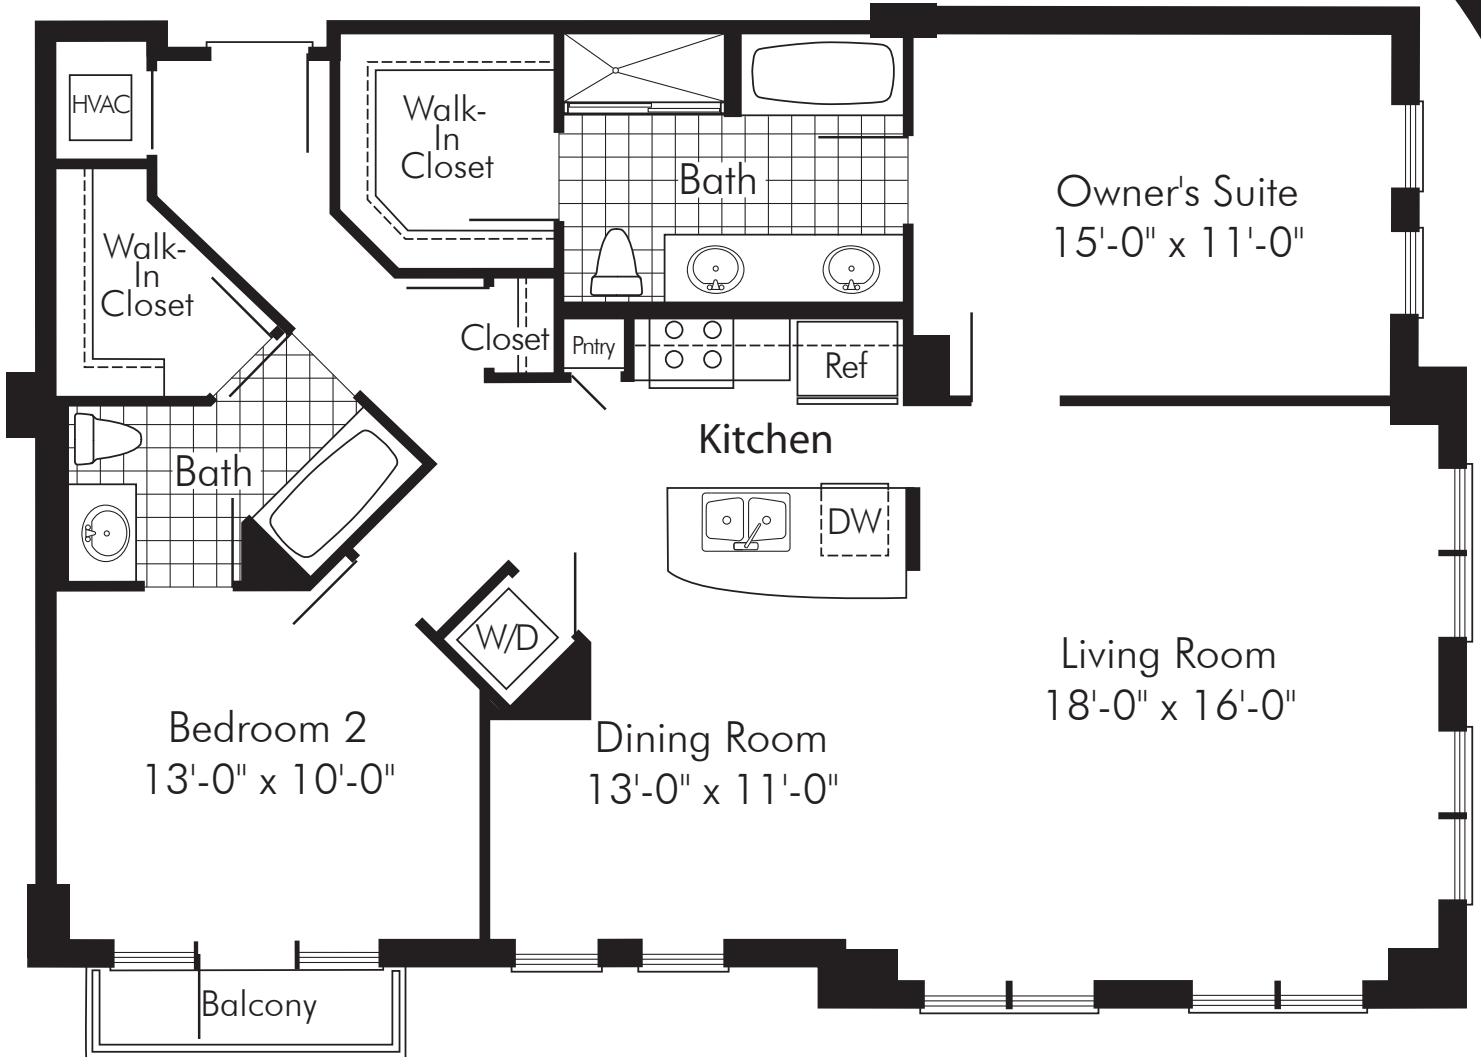

# LAVENDER

1,287 sq ft.

2 bedroom, 2 bath, balcony

**SPECTRUM**

444 W. Broad Street  
Falls Church, Virginia

[spectrumcondo.com](http://spectrumcondo.com)  
703.533.8525