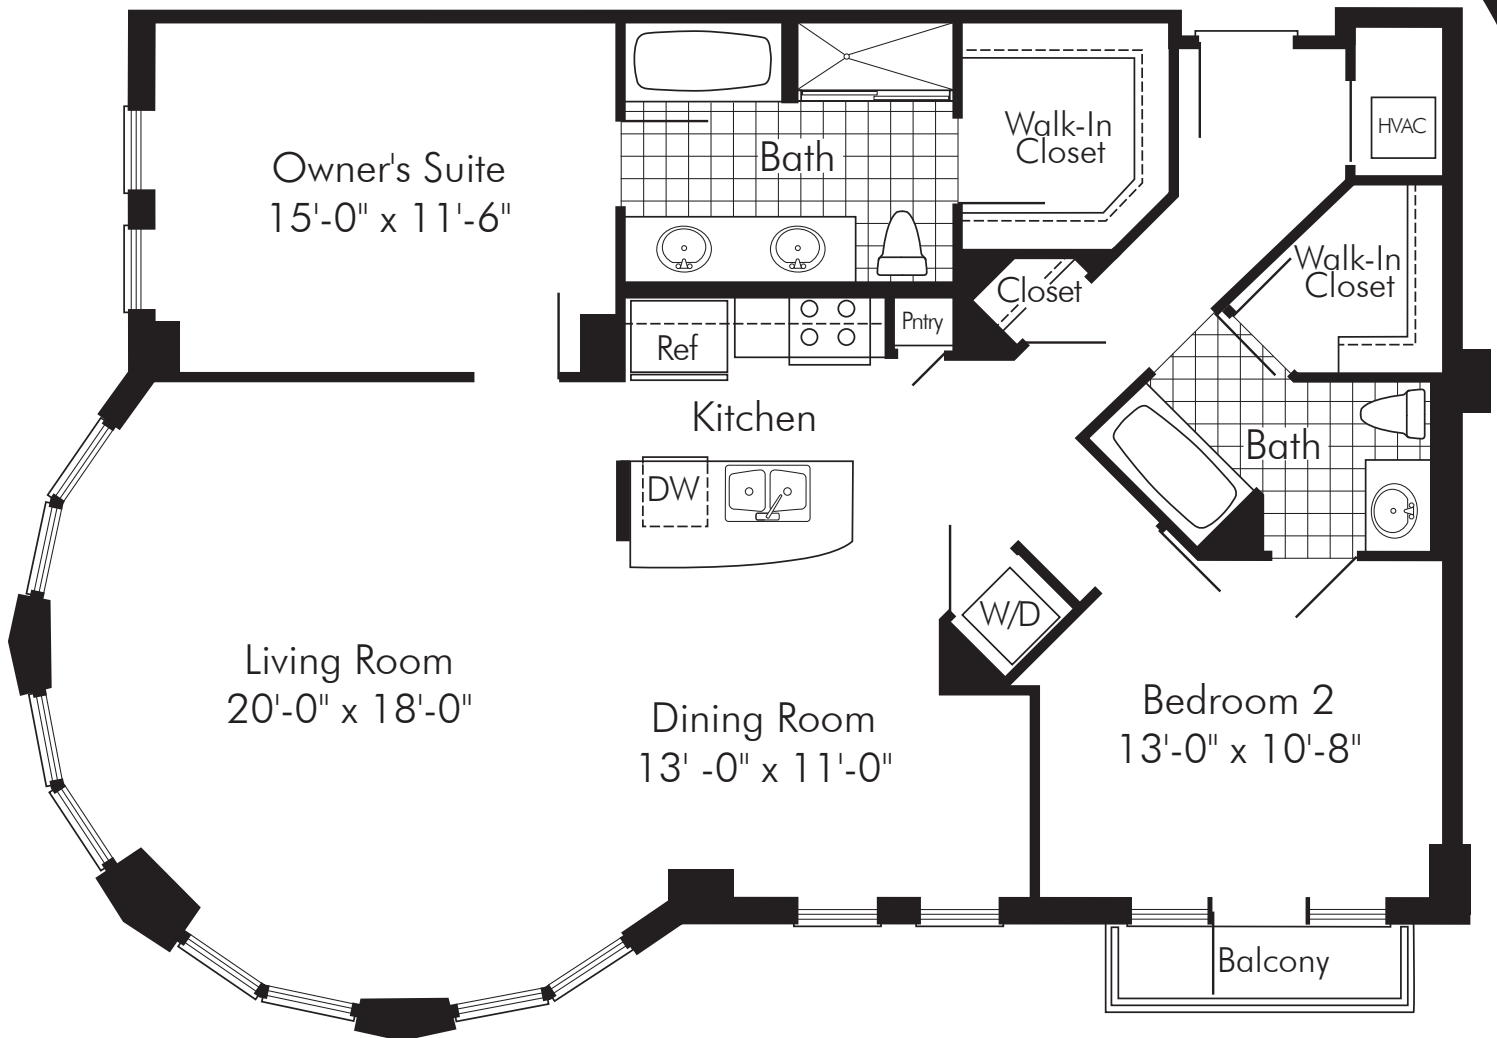

# MAROON

1,330 sq ft.  
2 bedroom, 2 bath, balcony

**SPECTRUM**

444 W. Broad Street  
Falls Church, Virginia

[spectrumcondo.com](http://spectrumcondo.com)  
703.533.8525