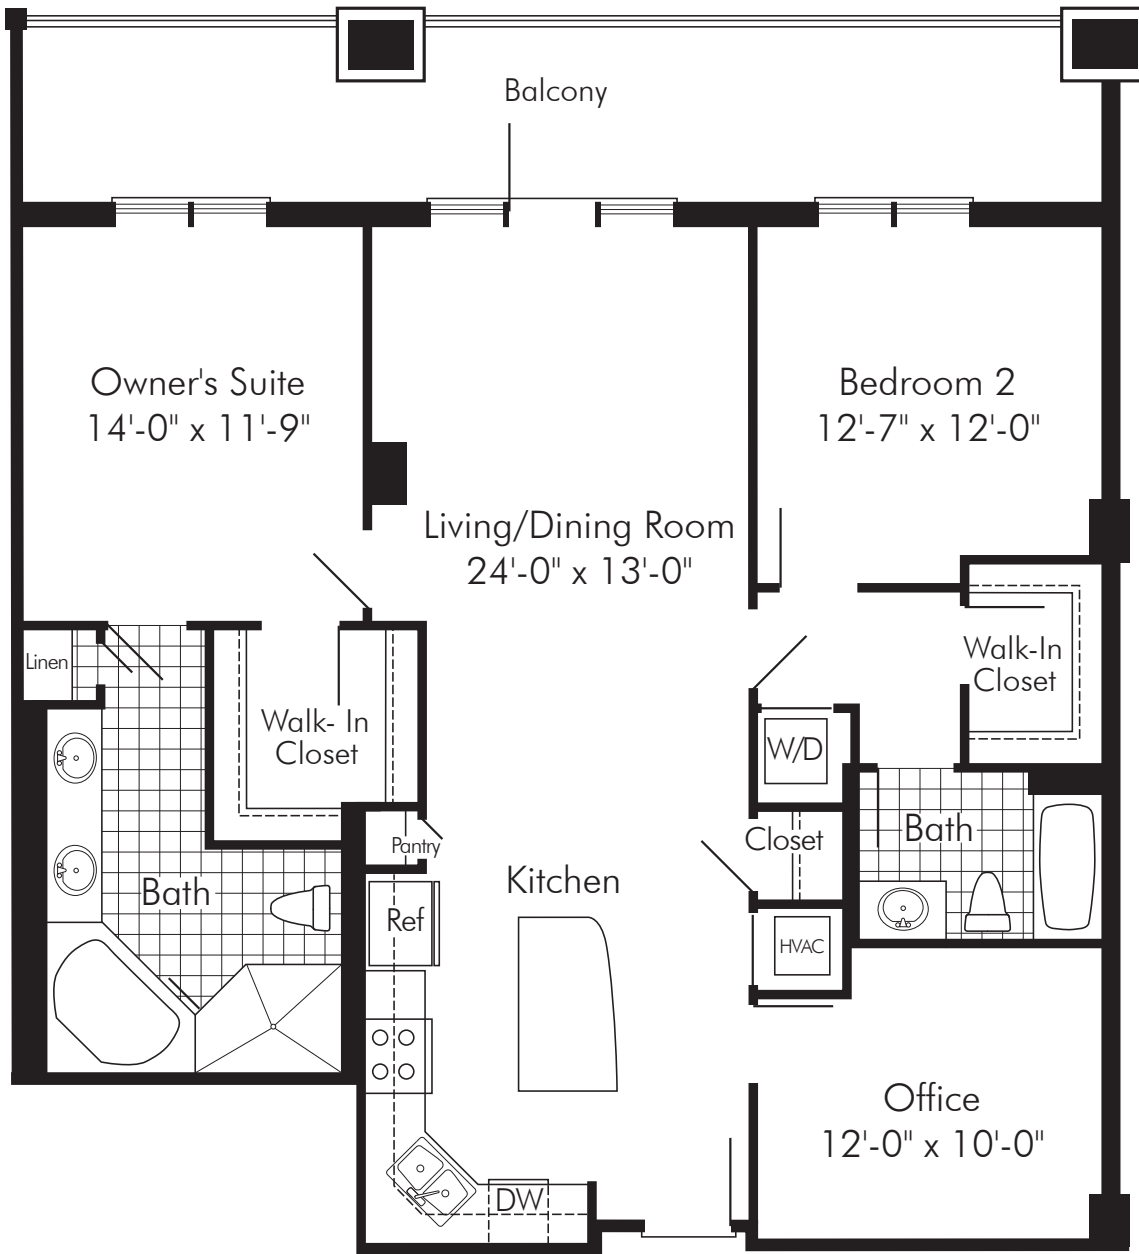

# PLUM

1,342 sq ft.

2 bedroom, 2 bath, office, balcony

**SPECTRUM**

444 W. Broad Street  
Falls Church, Virginia

[spectrumcondo.com](http://spectrumcondo.com)  
703.533.8525