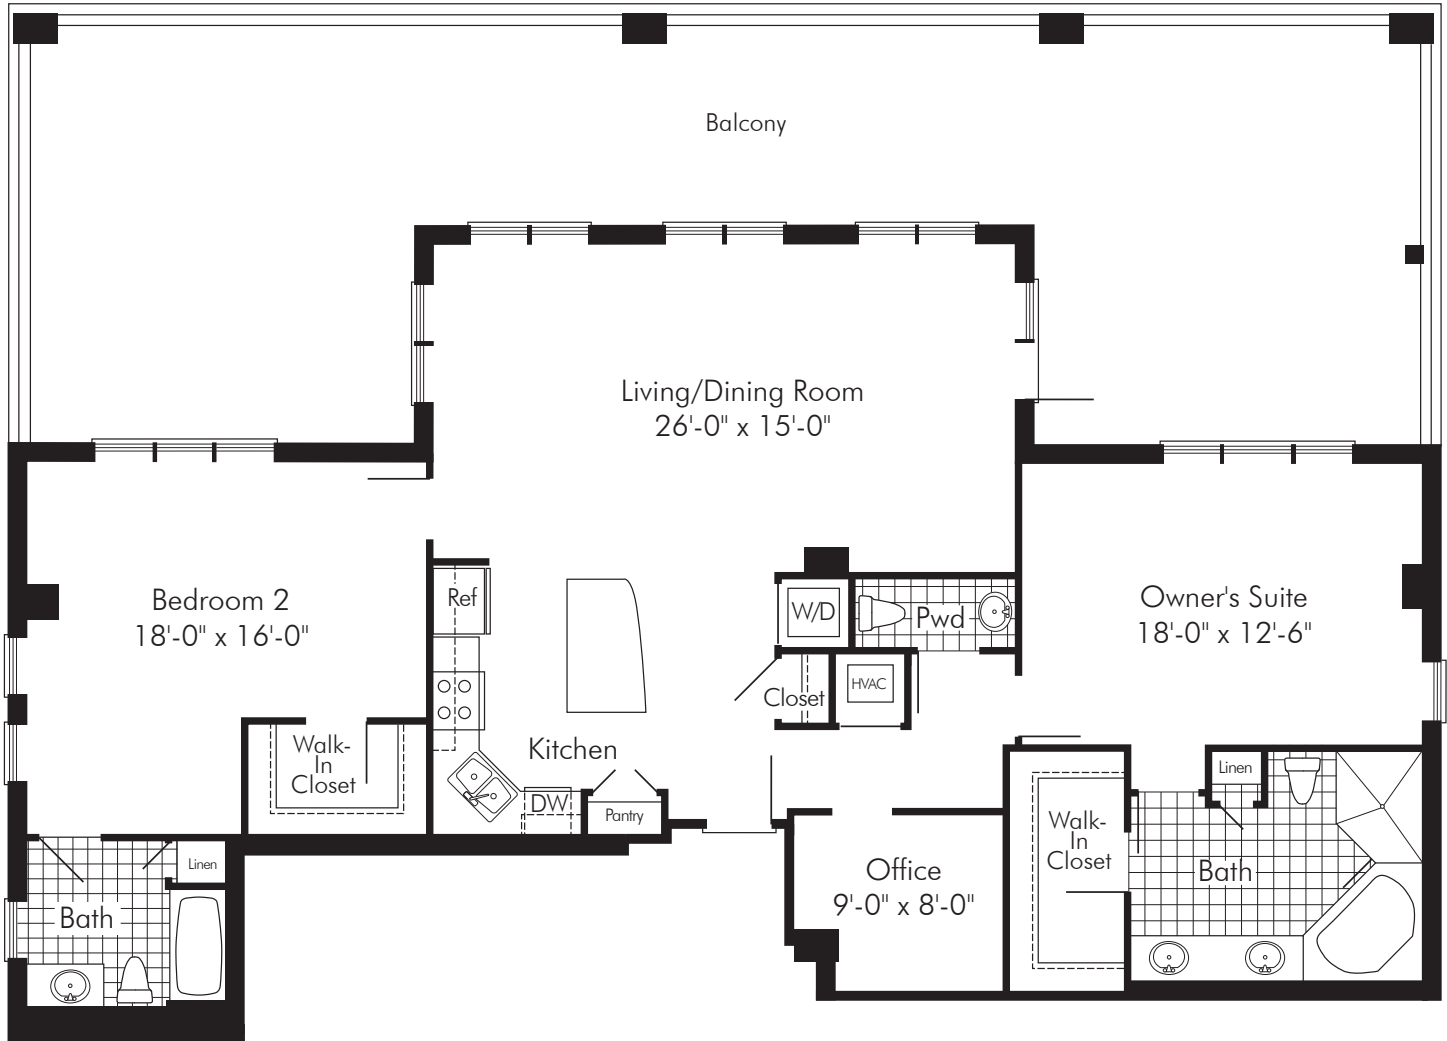

QUARTZ

1,663 sq ft.

2 bedroom, 2.5 bath, office, balcony

SPECTRUM

444 W. Broad Street
Falls Church, Virginia

spectrumcondo.com
703.533.8525